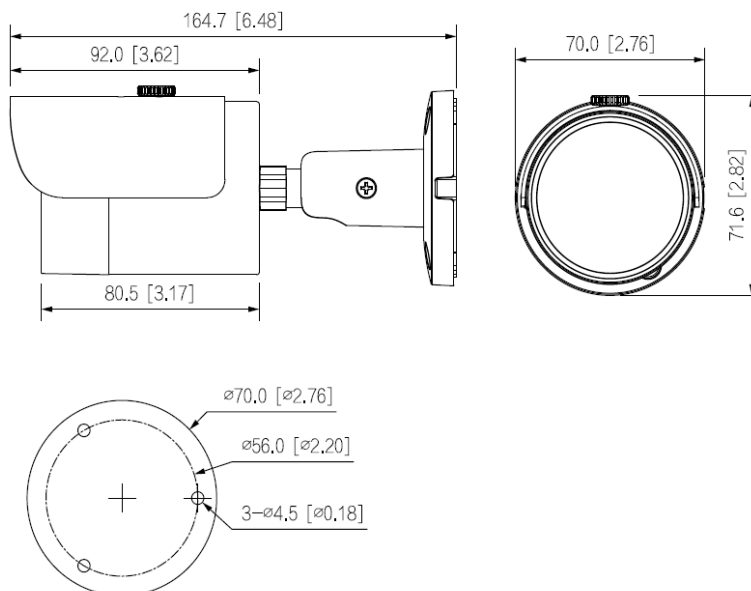

E-B228 PRO 5

2 MP IR Fixed-focal Bullet Network Camera

Accessories

PFA134

PFA152-E

Installation Method

Dimensions mm (inch)

Technical Specification

Camera

Image Sensor	1/2.7" CMOS
Max. Resolution	1920 (H) × 1080 (V)
ROM	16 MB
RAM	64 MB
Scanning System	Progressive
Electronic Shutter Speed	Auto/Manual 1/3 s–1/100000 s
Min. Illumination	0.01 lux@F2.0 (Color,30 IRE) 0.001 lux@F2.0 (B/W,30 IRE) 0 lux (Illuminator on)
S/N Ratio	>56 dB
Illumination Distance	30 m
Illuminator On/Off Control	Auto / Manual
Illuminator Number	18 (IR LED)
Pan/Tilt/Rotation Range	Pan: 0°–360° Tilt: 0°–90° Rotation: 0°–360°

Technical Specification

Lens

Lens Type		Fixed-focal			
Lens Mount		M12			
Focal Length		2.8 mm			
Max. Aperture		F2.0			
Field of View		Horizontal: 102°; Vertical: 54°; Diagonal: 120°			
Iris Control		Fixed			
Close Focus Distance		0,5 m			
DORI Distance	Lens	Detect	Observe	Recognize	Identify
		38,6 m	15,4 m	7,7 m	3,9 m

Environment

Operating Temperature	-40°C to +60°C
Operating Humidity	≤95%
Storage Temperature	-40 °C to +60 °C
Protection	IP67; IK10

Structure

Casing Material	Metal + plastic
Product Dimensions	164.6 mm × Φ71.8 mm
Net Weight	0,39 kg
Gross Weight	0,50 kg