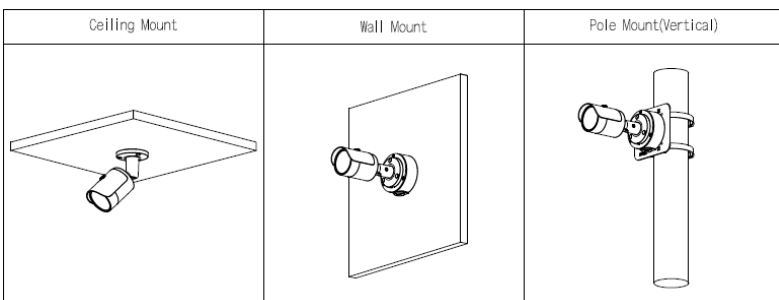

E-B228 PRO 5

2 MP IR Fixed-focal Bullet Network Camera

Accessories

PFA134

PFA152-E

Installation Method

Dimensions mm (inch)

Technical Specification

Camera

Image Sensor	1/2.7" CMOS
Max. Resolution	1920 (H) × 1080 (V)
ROM	16 MB
RAM	64 MB
Scanning System	Progressive
Electronic Shutter Speed	Auto/Manual 1/3 s–1/100000 s
Min. Illumination	0.01 lux@F2.0 (Color,30 IRE) 0.001 lux@F2.0 (B/W,30 IRE) 0 lux (Illuminator on)
S/N Ratio	>56 dB
Illumination Distance	30 m
Illuminator On/Off Control	Auto / Manual
Illuminator Number	18 (IR LED)
Pan/Tilt/Rotation Range	Pan: 0°–360° Tilt: 0°–90° Rotation: 0°–360°